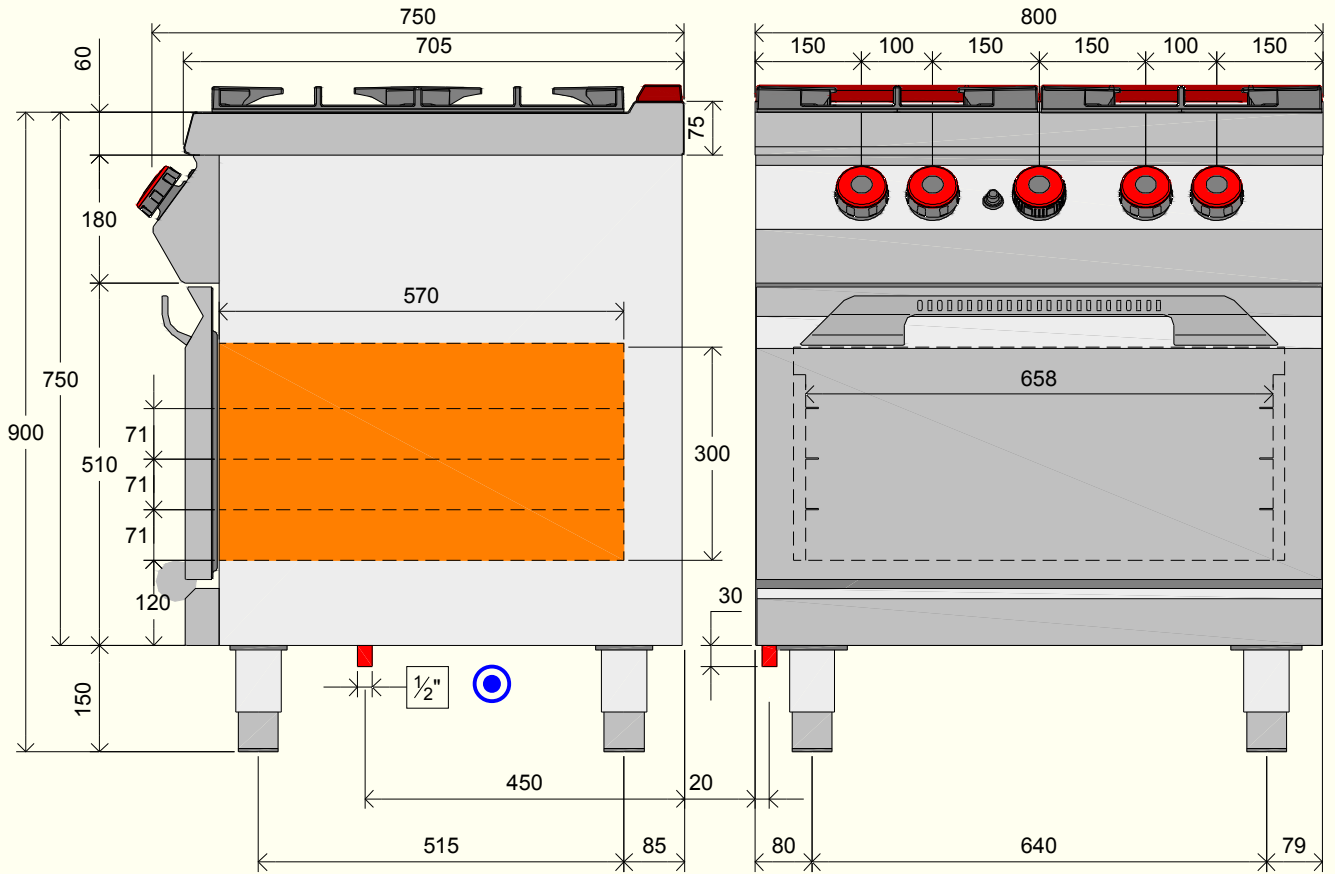

CUCINA A GAS
GAS KITCHEN RANGE
CUISINIÈRES A GAZ
GASHERDE

700

4 FUOCHI
4 BURNERS
4 BECS
4 KOCHSTELLEN

05/2012 - 00

$\varnothing 65$ 4kW

$\varnothing 65$ 6kW