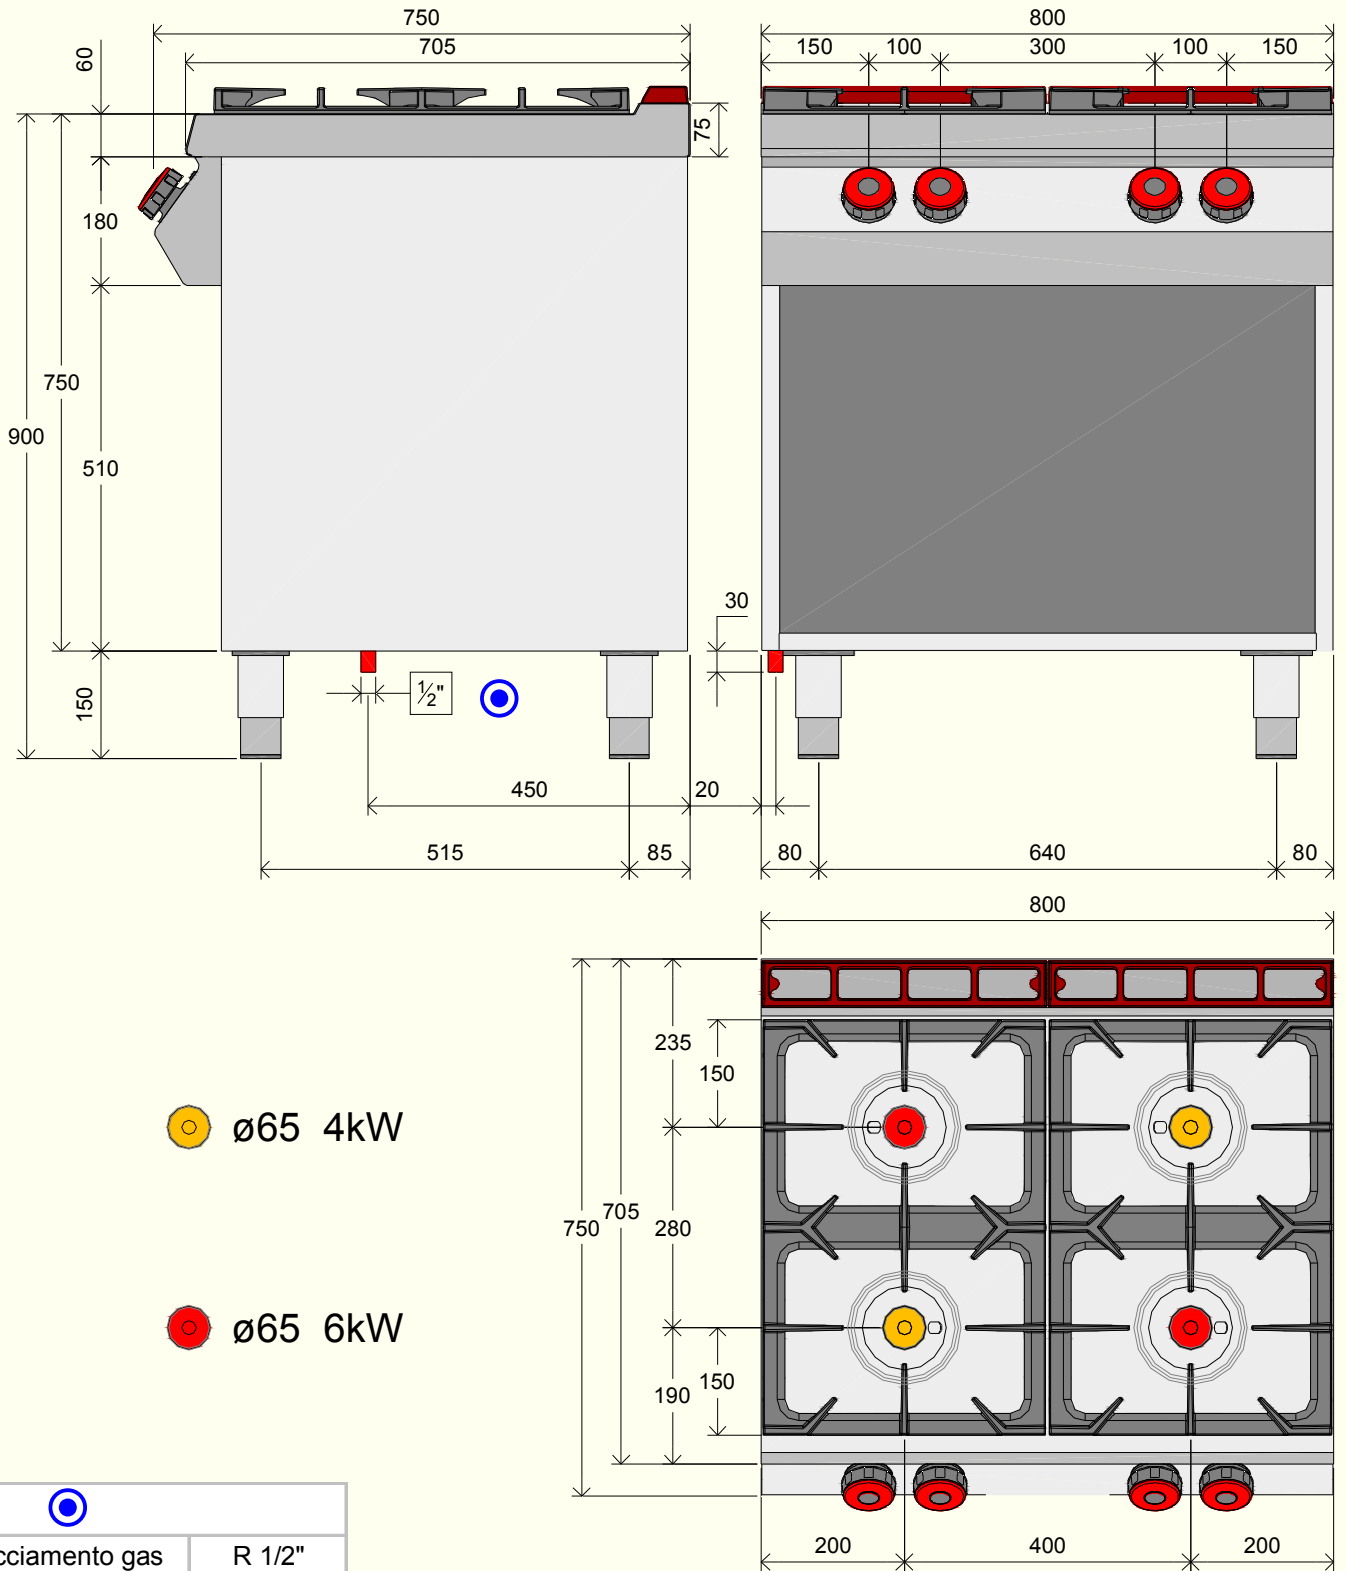

CUCINA A GAS
GAS KITCHEN RANGE
CUISINIÈRES A GAZ
GASHERDE

700

4 FUOCHI
4 BURNERS
4 BECS
4 KOCHSTELLEN

05/2012 - 00

Allacciamento gas	R 1/2"
Gas Input	UNI ISO 7/1
Entrée Gas	
Gaseinzug	
Conexiòn Gas	

Il costruttore si riserva il diritto di apportare modifiche ai prodotti senza preavviso.
The manufacturer reserves the rights to modify its products without prior notice.
Le constructeur se réserve le droit d'apporter des modifications aux produits sans préavis.
Veränderungen an den Produkten können vom Hersteller ohne Vorankündigung vorgenommen

ILSA
S.p.A

Via Ferrovia, 31
I - 31010 Castello Roganzuolo
di San Fior (Tv)
ITALY

Tel. +39 0438 4905
Fax +39 0438 400791