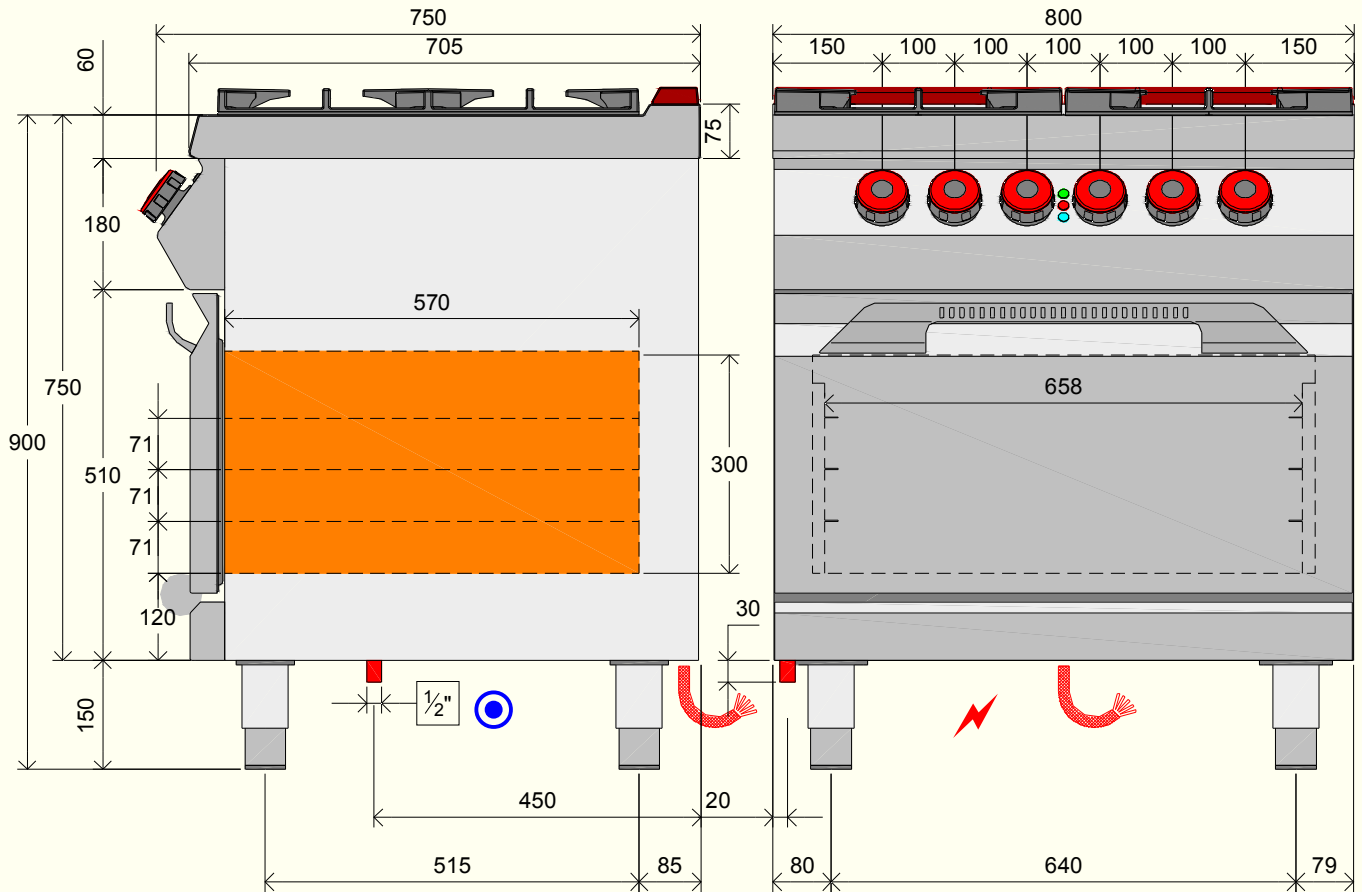

CUCINA A GAS
GAS KITCHEN RANGE
CUISINIÈRES A GAZ
GASHERDE

700

4 FUOCHI
4 BURNERS
4 BECS
4 KOCHSTELLEN

05/2012 - 00

ø65 4kW

ø65 6kW